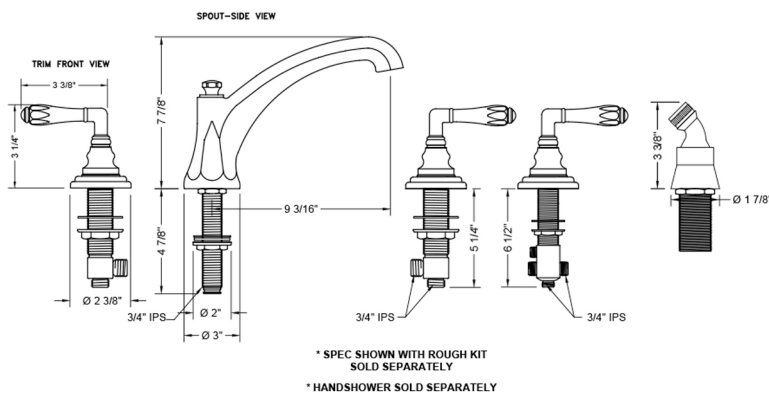

SPECIFICATION DRAWING: